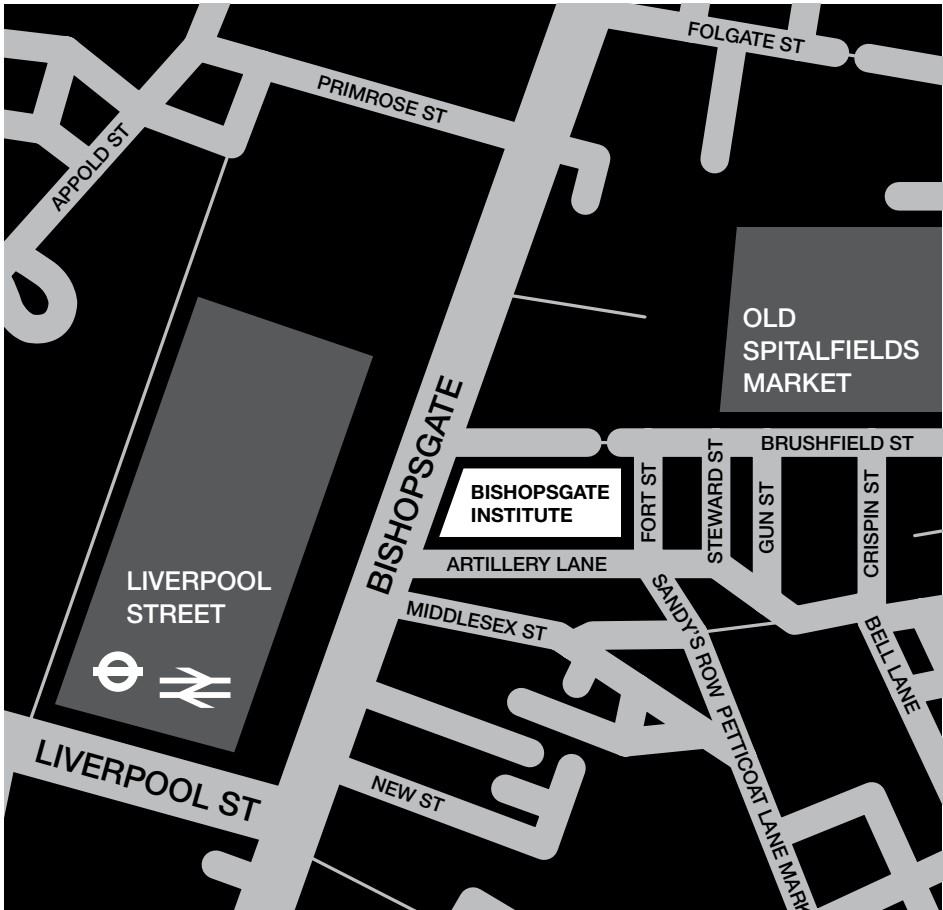

HOW TO FIND US

Bishopsgate Institute is just a two-minute walk from Liverpool Street mainline and underground stations, served by mainline rail and the Central, Circle, Hammersmith & City and Metropolitan lines. Bishopsgate and the surrounding area are served by numerous major bus routes.